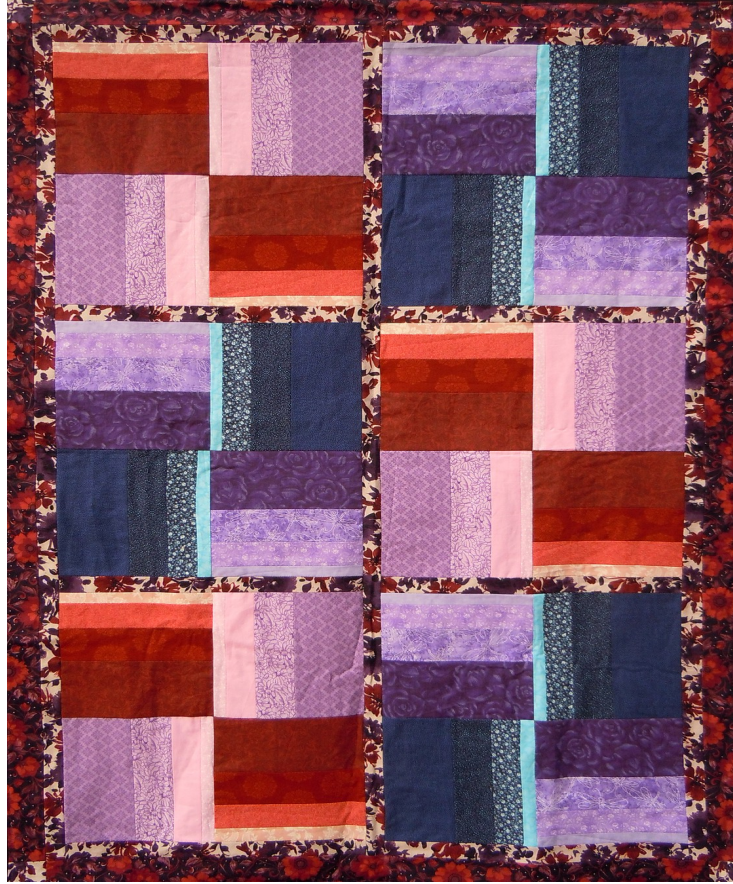

FOR SALE

Q54 Rails

Photos by Kris Waldman Design

Date Completed: 4-7-12

Size: 36 $\frac{1}{2}$ " x 53 $\frac{1}{2}$ " Incl. Hanging Sleeve

Variation on Rails theme. I used variegated colors and diminishing strips. I went out of my comfort zone on the colors using rusts and navy blues. I picked the sashing and border materials first and then matched up the strips. I really love the results.